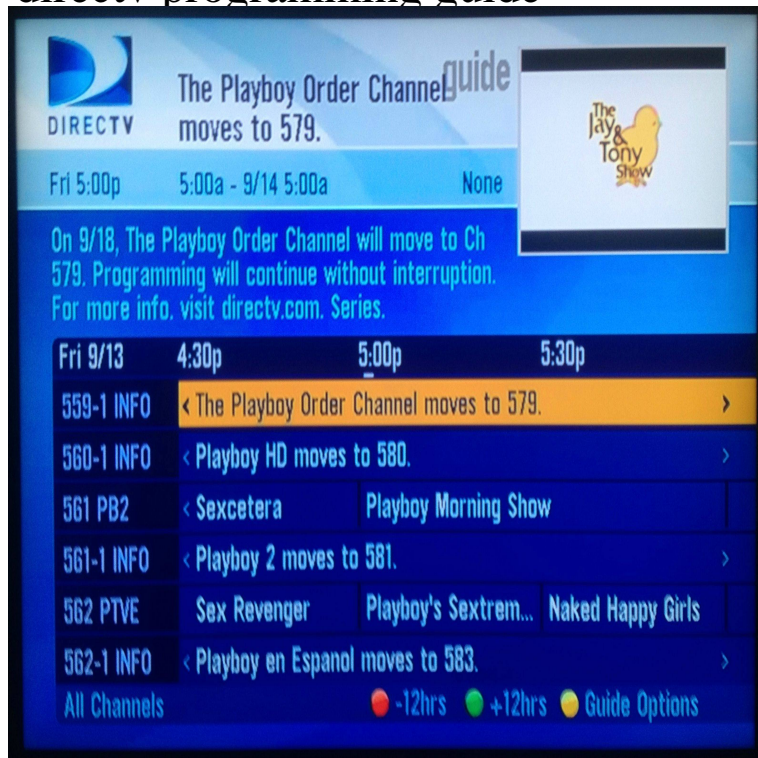

directv programming guide

Find your favorite TV channels on the DIRECTV channel guide. Ultimate. + Channels. See Pricing. Premier + Channels. See Pricing. Select + Channels. See Pricing. Entertainment. + Channels. See Pricing. Choice + Channels. See Pricing. Xtra. + Channels. See Pricing. Ultimate. + Channels. Premier. Show favorite channels. Press GUIDE on your remote. Press the yellow button on your remote to display the Guide Options menu. Select Change Favorites List. Select one of the two custom lists. Follow the prompts to complete your customized channel guide. Channel lineups effective as of 1/28/ Programming, pricing and offers are subject to change and may vary. In certain markets, a Regional Sports fee of up to. Explore our DIRECTV channel guide and channel lineup, including HD channels by package. Want to switch to DIRECTV? Call today. DIRECTV channel lineup showcases programming options to suit your needs! Find the DIRECTV channel information you need to watch what you want, when. Learn about the available channels on DIRECTV. Press on the logo to get a channel's detailed description. Sign in to DIRECTV NOW. From the Home screen, select Guide to review your program guide. To review or change your existing package: In the top right, select . Get all of your sports and TV schedule information on our programming guide. Our TV guide has listings of Sports, Movies and TV Shows by channel. See satellite TV listings including schedule and channel information with this Shaw Direct TV guide. See what is coming to your satellite channels and VOD. Jeff Holcombe, former Satellite Tech at DIRECTV Products and Services () Allow several hours to check the program guide again to see if the. Channel Listings and Now Playing TV Guide for live TV internet streaming providers such as Sling TV, PlayStation Vue, DirecTV Now, Hulu TV, FuboTV, Philo. DIRECTV Channel Guide. Channel Number. Channel Name. 2. CBS. 3. CNN. 4. NBC. 5. KTLA/WB. 6. USA. 7. ABC. 8. Cal State LA Housing Channel. 9. KCAL. DIRECTV channels and programming lineup. Call to get the latest deals and offers for DirecTV satellite television. If you're an HD subscriber, you probably aren't interested in seeing the SD channels next to the HD channels in your DirecTV program guide. DIRECTV Remote troubleshooting and guide provided by Sonu Satellite with two fresh AAs, and continue to enjoy your programming. Learn more about DIRECTV's CHOICE Package including its channel lineup, discounted price, free offers and more. DirecTV (NYSE:DTV) this morning rolled out what it hoped might be a solution to the channels and nothing on problem. Adapting search.