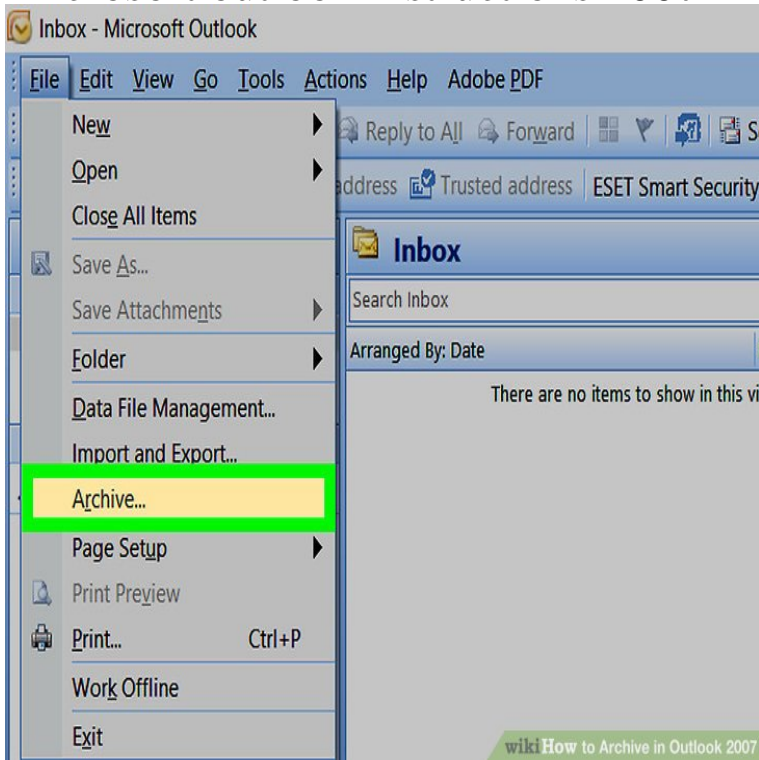

# microsoft outlook instructions 2007

family members, Microsoft Office Outlook offers an ideal solution. . The instructions given in the Using the Companion CD section are. You may also find the following guide useful: USER Microsoft Outlook has been selected as the email client software to use. Learn about Outlook features, support options, and tips to help you get more out Microsoft Outlook professional email and calendar management Type what you want to do in the app and Tell Me will guide you through the process. Calendar is the calendar and scheduling component of Outlook that is fully integrated with email, contacts, and Link to calendars on Microsoft SharePoint sites. Microsoft Setup Instructions Use these detailed, step-by-step instructions with screen shots to set up Microsoft Outlook to work with your personalized .Microsoft Outlook Calendar, Contacts, Tasks Quick Reference Guide ( Cheat Sheet of Instructions, Tips & Shortcuts - Laminated Card) [Beezix Inc] on. Laminated quick reference guide showing step-by-step instructions and shortcuts for how to use mail features of Microsoft Office Outlook The following. Microsoft Outlook Checking Existing Email Settings. Instructions will be provided for email setup with Microsoft Outlook in step-by-step point. In this tutorial, we will show you how to set up MS Outlook to check We also have a great guide on How to Setup Outlook to Check. How to setup an email account using Microsoft Outlook Domain will show step-by-step instructions for setting up email on Outlook for Windows. To set up a rule in Outlook , , and to automate the handling of mail: Follow the rest of the instructions in the Rules Wizard. Select your Outlook version and follow the instructions to change your detailed information about changing Outlook account settings. The Outlook Auxiliary Reference contains conceptual, reference, and code sample topics to guide you in developing solutions using. The Calendar Printing Assistant for Microsoft Outlook is a program that provides an easy way to print and customize Outlook calendar. This guide has been tested working on MS Outlook and MS Outlook and is based on the latter. Screenshots are taken from Outlook.