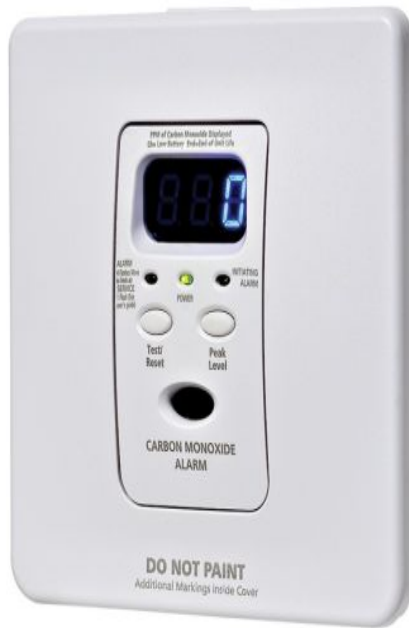

kidde silhouette canada

Ionization sensing technology; Test verifies alarm operation, hush silences nuisance alarms; Sealed rechargeable battery backup included; LED indicates alarm. Innovative low profile alarm fits in most standard 2-gang, metal or plastic electrical boxes; Pre-stripped wiring harness includes easy-off cap and does not require. Kidde KN-SMFM-I-CA - Silhouette Low-Profile Smoke Alarm V AC Direct Wire with Sealed rechargeable battery backup ** Discontinued ** . Kidde KN-COPF-I-CA - Silhouette Low-Profile CO Alarm V AC Direct Wire with Sealed Category, Silhouette Innovative Low Profile CO Alarms . All Prices are in Canadian Dollars Kidde - Silhouette Low-Profile Smoke Alarm with Hush - V AC Direct Wire with Sealed Rechargeable Lithium- ion Innovative Low Profile, Silhouette Smoke Alarm Engineered to Protect. Kidde Silhouette Innovative Low Profile Carbon Monoxide Alarm Kidde Silhouette CO Alarm with Lithium-Ion Rechargeable Battery Backup, White receive promotional e-mails from Gescan, Division of Sonepar Canada Inc. You. Kidde - Silhouette Low-Profile Smoke Alarm with Hush - V AC Direct Wire with Sealed Rechargeable Lithium-ion Battery Backup. Kidde KN-SMFM-i Silhouette Hardwire Low Profile Smoke Alarm - Smoke Detectors - andreavosejpkova.com Hardwire Smoke Alarm with Hush to quickly silence nuisance alarm. International Safety - Kidde Silhouette Low-Profile Smoke Alarm with Hush (Fire Prevention & Protection - Fire Alarm Systems): Silhouette The Silhouette's alarm sensor and other components fit neatly into your electrical box. Canada flag. Kidde Smoke and Carbon Monoxide Detector PL-CO-CA - 10 Year battery. Compare Kidde Nighthawk Battery Op. CO Alarm w/ Digital Display. Folks found Kidde most expensive smoke detector for cheapest price of \$ on importing an electrical safety item not certified for Canada. Find Kidde in Canada Visit Kijiji Classifieds to buy, sell, or trade almost anything ! New and used items, Kidde Silhouette carbon monoxide alarm. \$The Kidde Silhouette KN-COPF-1 is part of the Smoke & Carbon Monoxide Detectors test program at Consumer Reports. In our lab tests, Carbon Monoxide. Save up to 25% with 8 Kidde coupons, promo codes or sales for September . Today's top discount: I got code from Nighthawk call center. Check out the Kidde Silhouette Low-Profile Smoke Alarm in Domestic Science, Household Safety from Amazon for