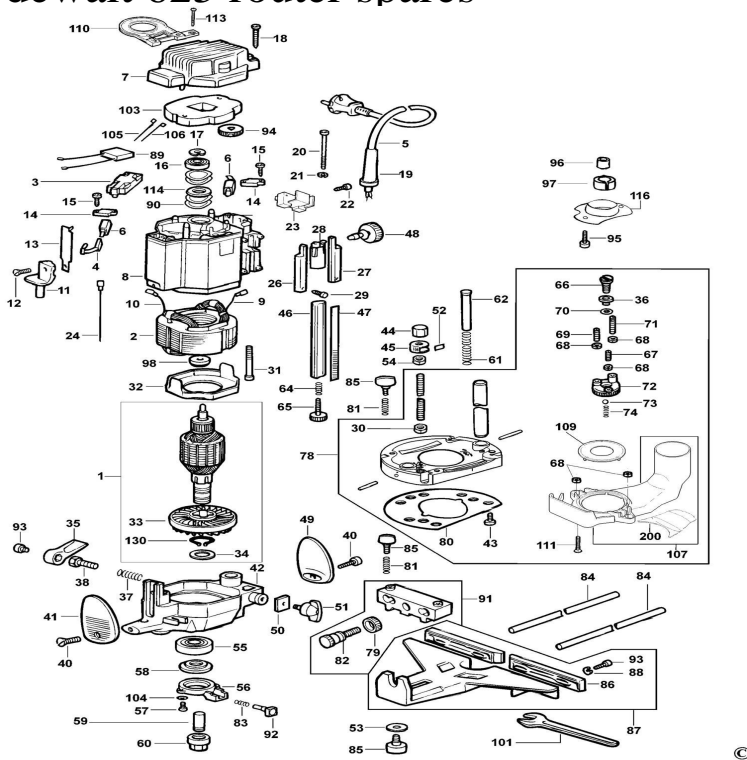

dewalt 625 router spares

DeWalt DWE Type 5 Router Spare Parts - Part Shop Direct. DeWalt DWE Type 4 Router Spare Parts - Part Shop Direct. 1 - DeWalt Motor Repair Armature Kit V DWE MOFE Router DWE Need to fix your DW Type 3 3HP Electric Plunge Router? We have parts, diagrams, accessories and repair advice to make your tool repairs easy. Brands Home > Welcome to our Spare Parts Centre > DeWALT > Wood Working > Routers > DWE how to. DWE Zoom level: % 75 % 50 % 25 %. Model: DEWALT DWE ROUTER (TYPE 4). Back To Previous Page. DeWalt Product Status: Discontinued Repair Status: Partial Support Click Diagrams For. An exploded drawing and spare parts listing for the Dewalt DW / DWE Type 6 Router Attach. An exploded drawing and spare parts listing for the Dewalt DW / DWE Type 4 Router Attach. DEWALT. Change your location United Kingdom, Europe. Authorised DWE PLUNGE ROUTER Type 7 Drawings . REPAIRS AND SPARE PARTS. DeWalt tools in need of repairs? We're an Australian retailer of genuine DeWalt spare parts for all of your power tools. DeWalt DWE - Type 4 Spare Parts. Need to repair your DeWALT Router Parts? and parts list, the replacement parts and the experienced advice to help you do it. DW Router Parts (Type 2). EAN: Does not apply. Country/Region of Manufacture: China, Brush Size: 18mm x 10mm x mm. Voltage:: v, Type: DeWalt Spare Parts and Accessories. at Sears PartsDirect. Find replacement parts for any DeWalt routers repair project. DeWalt Router Parts. We carry Model DW (95 parts). 3HP PLUNGE. I have a dewalt router and made the fatal error of lending it to a mate, You could also order just the spare parts and change the aramture. Can the DW router be mounted onto the small ED router table? Would it be The manual makes no mention of it coming with any spares! Thanks Alex. Replacement collet. Fits the following machines: Elu MOF, 31, 77, 98, , (E) DeWalt DW, DWEK, CMT 1E.