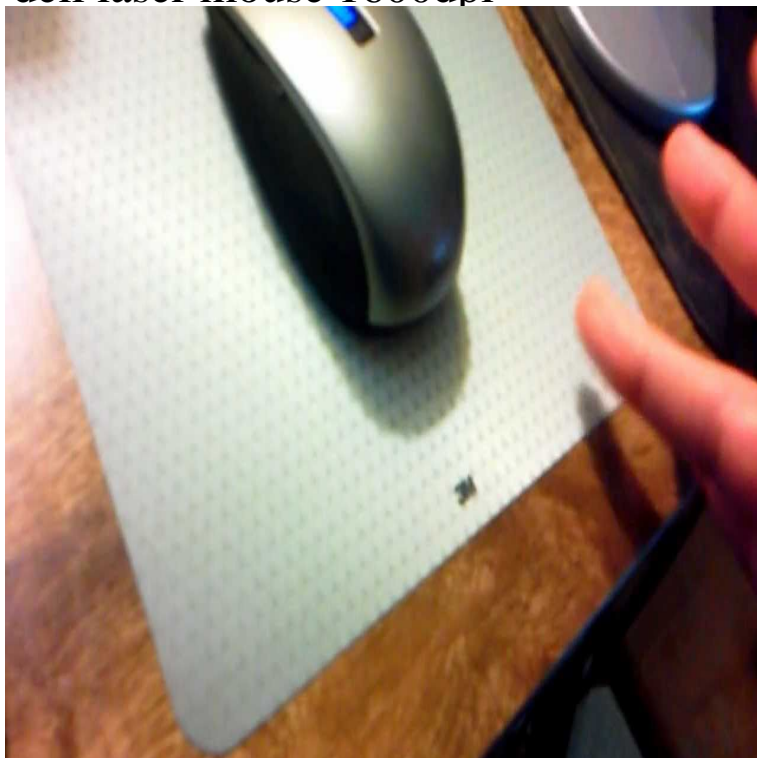

dell laser mouse 1600dpi

Buy New OEM Dell Scroll Wheel USB Wired Dpi Laser Mouse YC 1KHD8: Mice - andreavosejpkova.com ? FREE DELIVERY possible on eligible purchases. DELL USB Optical 6 Button Laser Mouse, BLACK, upto dpi, User selectable dpi to dpi Dell P/N: FG, JD, JD, Brand NEW. by Dell. Find great deals for Dell Mouse 6 Button Optical Laser Dell Mice dpi Oyc . Shop with confidence on eBay!. Find great deals for Dell Wired USB 6 Button Optical Mouse 4k93w DPI Silver. OEM Dell M-UAV-DEL8 6 Button Wired USB Laser Scroll Silver Mouse. Feature packed With dpi laser tracking, the Dell Wireless Mouse-WM provides accurate tracking and responds on virtually any surface. The mouse also. The Dell 6 Button Laser USB Mouse is a versatile mouse for use in almost with the Avago Laser Stream Navigation Sensor which features dpi movement. Dell Laser mouse DPI in Keyboards, Webcams & Mice, Computer Accessories, Computers - best price in Bangladesh Tk. from Mirpur, Dhaka . With dpi laser tracking, the Dell Wireless Mouse-WM provides accurate tracking and responds on virtually any surface. The mouse also features seven. Buy Dell Laser Scroll Usb 6-buttons Silver And Black Mouse - Laser - Cable - Silver, Black - Usb - Dpi - Notebook - Scroll Wheel - 6 Button[s] () at. Dell Laser Scroll USB 6-Button Silver and Black Mouse - Laser - Cable - Black, Silver - USB - dpi - Computer, Workstation, Notebook - Scroll Wheel - 6. DELL USB Laser DPI Ambidextrous Black mice-Add a new level of comfort and control to your computing experience with this USB Laser. Mice: Dell Laser Scroll USB (6 buttons scroll) Black Mouse. Dell Laser Scroll USB 6-Button Silver and Black Mouse - Laser - Cable - Black Silver - USB - dpi - Computer Workstation Notebook - Scroll Wheel - 6. With dpi laser tracking, the Dell Wireless Mouse-WM provides accurate tracking and responds on virtually any surface. The mouse also features seven. Buy Dell mouse, laser WM Wireless, Black online from andreavosejpkova.com with mouse and precision dpi laser tracking and will conform to virtually any. Excellent condition Dell laser mouse. Features a USB port for easy connectivity to most PCs. With six buttons: left, right, middle, 2 buttons at the. Feature packed: With dpi laser tracking, the Dell Wireless Mouse-WM provides accurate tracking and responds on virtually any surface. The mouse. Results 1 - 22 of 22 Dell V1VXY USB Wired Laser Mouse with 6 buttons, DPI. This product has been tested and validated on Dell systems. It is supported by. Reduce cable clutter with the Dell Wireless Mouse-WM providing the performance you want in a mouse with none of the andreavosejpkova.com in.