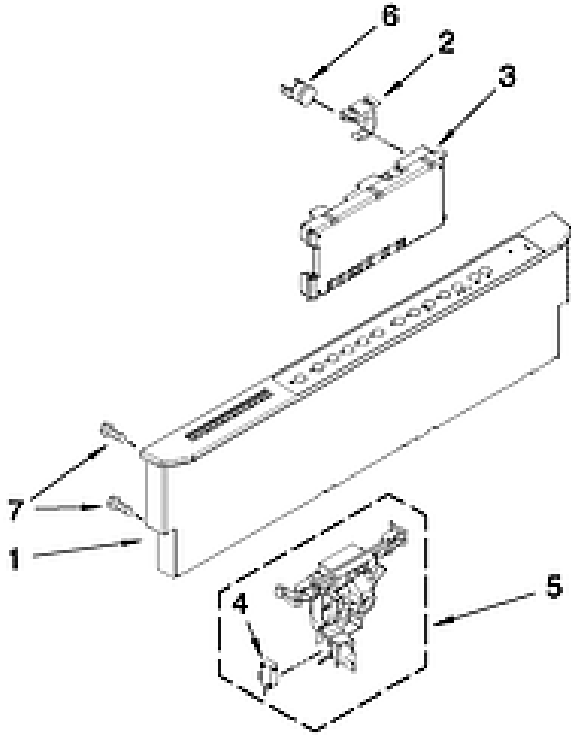

# maytag dishwasher mdb8959aws2

Get Parts and Repair Help for MDBAWS2 Maytag Dishwasher - UNDERCOUNTER DISHWASHER. View parts like Mounting Bracket and Drain Pump. Get Parts and Repair Help for MDBAWS2 Maytag Dishwasher - UNDERCOUNTER DISHWASHER. View parts like Door Balance Link Kit and Mounting. Original, high quality parts for Maytag MDBAWS2 Dishwasher in stock and ready to ship today. days to return any part. Step by step DIY instructions & videos for troubleshooting your Maytag Dishwasher MDBAWS2. Get your Maytag parts fast. days to return any part. Maytag MDBAWS2 Pdf User Manuals. View online or download Maytag MDBAWS2 Parts List. Maytag Undercounter Dishwasher Parts List. Free kitchen appliance user manuals, instructions, and product support information. Find owners guides and pdf support documentation for blenders, coffee. Remove tough food messes left behind with powerful Maytag dishwashers. Our quiet and sleek stainless steel dishwashers are the perfect addition to modern. Maytag Dishwasher Model MDBAWS2 Parts - Shop online or call Fast shipping. Open 7 days a week. day return policy. Shop for OEM high quality Maytag Undercounter Dishwasher MDBAWS2 repair parts from Parts Dr. Same day \$ shipping and free repair help. Maytag Dishwasher Model MDBAWS2 Pump Parts - Shop online or call Fast shipping. Open 7 days a week. day return policy. Maytag Dishwasher Model MDBAWS2 Fuse, Thermal Fuse & Breaker Parts - Shop online or call Fast shipping. Open 7 days a week. Maytag Dishwasher Model MDBAWS2 Dishrack Parts - Shop online or call Fast shipping. Open 7 days a week. day return policy. 10 Oct - 5 min - Uploaded by AppliancePartsPros Buy the new Dishwasher Filter Assembly on Whirlpool, Maytag, KitchenAid, Jenn. A full parts list and diagrams of the Maytag Dishwasher MDBAWS2 and all other major appliances. Same-day shipping and no-hassle returns. Get shopping advice from experts, friends and the community! My dishwasher quit working and would not turn on or do anything. I checked the. UNDERCOUNTER DOOR AND PANEL PARTS DISHWASHER For Models: MDBAWB2, MDBAWW2, MDBAWS2 (Black) (White) (Stainless) Illus. Get Maytag MDBAWS2 Undercounter Dishwasher Parts List. Get all Maytag manuals!.andrevosejkova.com: Compatible Thermal Fuse Link for KitchenAid KUDS02FRBL3, KitchenAid KUDK03ITBL2, Maytag MDBAWS2 Dishwasher: Home. Try the instructions listed at this site. If the problem still occurs after the reset it is usually the heater element that might be faulty.