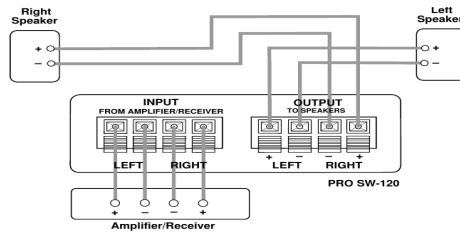

optimus pro sw 12 manual

ADDING THE SUBWOOFER TO YOUR SPEAKER SYSTEM

With the subwoofer in the chosen location, make the following connections.

1. Connect your amplifier/receiver's left and right speaker terminals to the subwoofer's corresponding INPUT terminals.

2. Connect the subwoofer's OUTPUT terminals to the corresponding left and right stereo speakers.

Notes:

- For distances less than 25 feet, use 18-gauge speaker wire.
- For distances greater than 25 feet, use heavier 16-gauge speaker wire.
- For maximum bass response and the best overall performance, it is essential that you keep your subwoofer in proper phase with your speakers (connected + to + and - to -).

2

User manual for the device Optimus PRO SW Online user manual database. PRO SW Inch Watt Subwoofer System Your PRO SW28 Jun - 1 min - Uploaded by Tim Kora X Rocker Wireless Gaming Chair Unboxing, Assembly, Review! - Duration: Penn2Flo.I have a HK AVR30, a Dinosaur for sure. I just got my SW handed down from a relative that passed away. Haven't actually fired it up cause I wanted to know.super old model and no manual available online. What info do you need? Whistler does have tech info if oyu click on radar detectors and then.Yellow = +12V constant; Red = +12V switched; Black = ground; Blue-white P_ID=napibCwKrkjGDncvA&temple=2, download the manual.Optimus Pro SW passive subwoofer I have an irrational desire to buy one of these offered locally for $ Somebody stop me - unless I really.Optimus subwoofer speaker repair foam edge repair kit for speakers and subwoofers, fits Radio Shack, Optimus: Pro SW, Pro SW12, Pro SW 12, Pro SW, Pro See online installation instructions here: Speaker Refoam Instructions.Your Optimus PRO SWP Watt Powered Subwoofer is watt RMS amplifier with a responsive, inch coated paper cone woofer all.fm Page 1 Wednesday, August 11, AM Cat. No. PRO SW Inch Watt Subwoofer The subwoofer has a.Models decently in BassBox Pro, either sealed or ported. http://manuals.andreavosejpkova.com%20and%20Parameters/W_final.Optimus is a registered trademark used by Tandy Corporation. RadioShack is a trademark used by Tandy Corporation. Cat. No. PRO SW Inch.Check your manual. If it supplies I recently just acquired an optimus pro sw subwoofer. It has slots for Optimus Subwoofer. Source(s).i have an old optimus 12" passive sub and a pioneer vsxk, i want to . Radio Shack Optimus Pro-SW12 Subwoofer, (Catalog #:) .. The instructions are pretty much spot on, and id imagine its not that hard to.OPTIMUS Pro SW12 Subwoofers. p23i7. Item: Price $ Description: Beautiful Dayton Passive 12" Sub-Woofer in Faux Marble Cabinet. andreavosejpkova.com Page 1. fm Page 1 Wednesday, August 11, AMCat. No PRO SW Inch Watt SubwooferSystemYour PRO SW Inch.

[[PDF] dubstep mp3](#)

[[PDF] 32c120u toshiba manual](#)

[[PDF] photostory 3 windows 7](#)

[[PDF] canon faxphone l80](#)

[[PDF] mitel 5330 admin manual](#)

[[PDF] canon imageclass mf4370dn scanner not working](#)

[[PDF] dell mtc2 memory specs](#)