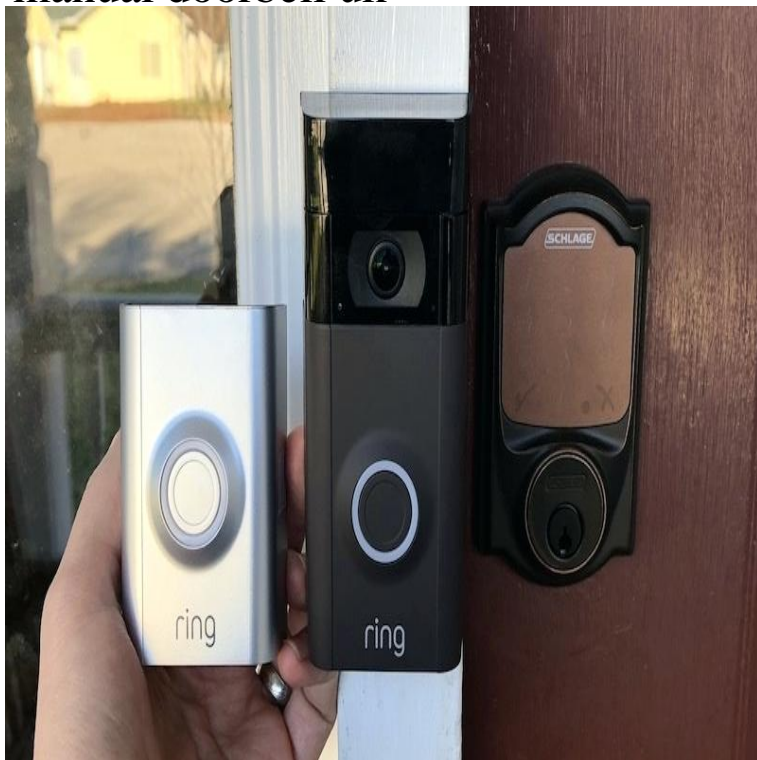

manual doorbell uk

Enjoy total peace of mind with a Honeywell doorbell kit. Products By taking Friedland's 60 year heritage of creating the best doorbells in the world, and.Honeywell Doorbell Support EN Honeywell Doorbell Support UK The Quick Start Guides and Installation Manuals are available from this website. Please.Shop Wireless Doorbell, Topop Cordless Wireless Doorbell Chime Wall Plug in IP55 Waterproof Door Chime with feet Operating Range 1*User Manual.Video doorbell, 12V/1A adaptor, wall bracket, power cable, 2x 1 m lock/gate cable, screws, plugs, screwdriver, 2x warning sticker, instruction manual.Imperial Doorbells are mechanically operated, requiring no batteries, wiring or electricity. The doorbell simply fits onto the inside of your front door and gives.Official Nest Hello support. Install, use and troubleshoot your doorbell with our setup guides, articles and videos, or contact us for help.This manual will help you to mount and use the SkyBell WiFi doorbell. Image 1 United Kingdom: andreavosejpkova.com or andreavosejpkova.comThank you for choosing the DBI-2 Doorbell Interface from Niles. With proper installation .. To start recording manually press the RECORD. CUSTOM CHIME .TeckNet WA Plug-In Wireless Doorbell (UK) User Manual, Available soon, Click to download. FAQ. Q1. What is the range for the Doorbell receiver?.A doorbell that doesn't ring has four possible problems: the button, the chime, the transformer or the wiring that connects them all. Here's how to track th.Difference between mechanical and digital doorbell chimes In my andreavosejpkova.com uk/Main_Index/Door_Bells_and_Chimes_Index/andreavosejpkova.comlevels, the Door Chime is pre-set to the loudest 1: plug Chime into a UK 3pin socket, V To add an additional Chime unit to the Door Chime kit.Items 1 - 30 of Each doorbell push has been made from solid, polished brass and traditional iron. A brass bell .. sales@andreavosejpkova.comAlways appear like you are home whether you are upstairs or across the globe. See and speak to anyone at your door with live video with 2 way audio or be.More than just a door intercom: Notification on your smartphone when the doorbell button is pressed. You can see your visitors, talk to them and open the door.Wireless Doorbell Clas Ohlson Wireless Doorbell. Easy installation. Eight diffe Documents. Instruction manual. Shopping info. andreavosejpkova.comgo.UK. Swann Communications USA Inc. Clark Street. Santa Fe Springs CA USA. Swann Communications. Unit 13, Ingles.A doorbell is a signaling device typically placed near a door to a building's entrance. When a visitor presses a button the bell rings inside the building, alerting.SkyBell is a smart video doorbell that allows you to see, hear, and speak to the visitor at your door whether you're at home, at work, or on the go. LEARN MORE.