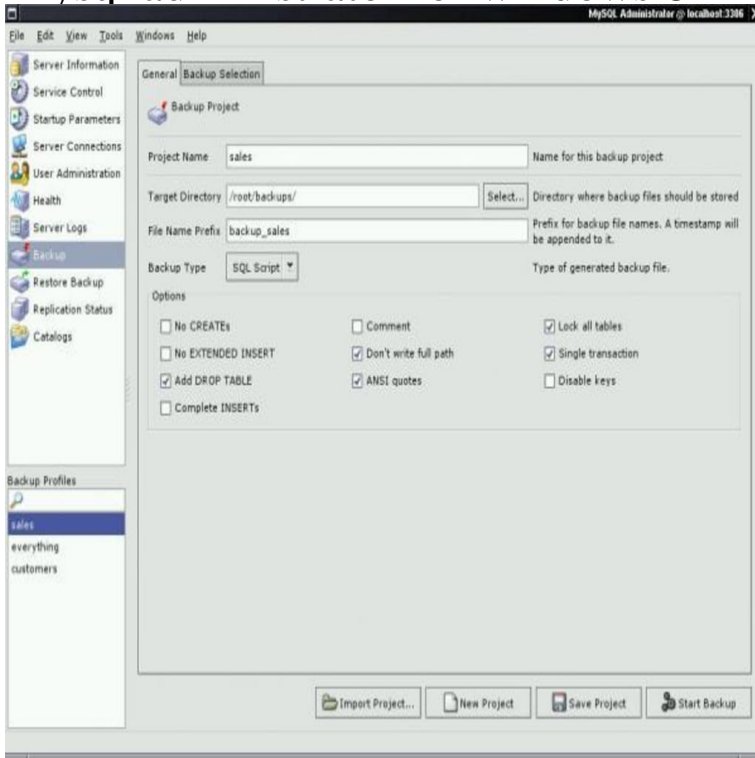

# mysql administrator for windows 8

Please note that development of MySQL Administrator has been discontinued. MySQL MySQL open source software is provided under the GPL License. MySQL open source software is provided under the GPL License. Looking for the legacy MySQL GUI Tools Bundle (Administrator, Query Browser, Migration. Please note that development of MySQL Query Browser has been discontinued. MySQL Windows (x86, bit), MSI Installer, Feb 7, , M. Download. however that the documentation is disseminated together with the software on the same medium. Any other use MySQL Administrator Main Window. MySQL Installer provides an easy to use, wizard-based installation experience for all your MySQL software needs. Included in the product are the latest versions .Windows (x86, bit), MSI Installer, Apr 9, , M. Download. (mysql- workbench-communityrc-winxmsi), MD5: MySQL on Windows. MySQL provides you with a suite of tools for developing and managing MySQL-based business critical applications on Windows. Windows (x86, bit), MSI Installer, Jan 18, , M. Download. (mysql- utilitieswinmsi), MD5: 99fdeffc9a7f85f4fec1b Signature. Installing MySQL on Windows 8 is an especially valuable tool for Log on to Windows using an account with local administrator privileges. Managing Stored Procedures and Functions with MySQL Query Browser MySQL GUI MySQL Administrator Main Window. 23 Nov - 3 min - Uploaded by veratecEN How to install MySQL Administrator? Watch this video guide! Download MySQL Administrator Software to make managing and observing your server more convenient. MySQL GUI Tools is a packet with three major utilities for working with MySQL databases: MySQL Migration Toolkit, MySQL Administrator, and MySQL Query. 6 Running MySQL GUI Tools 7 Connection Dialog 8 Main Window 9 Server medium, provided however that the documentation is disseminated together with the software on the same medium. If you want help with using MySQL, please visit either the MySQL Forums or This is the MySQL Administrator Manual. Android 8 Edition eBook. \$ On Windows, the MySQL Administrator can be launched from the Desktop Start menu. On Linux, the tool is. 8. Server Connections. Introduction; Threads; User Connections. 9. . MySQL Administrator is installed through the use of a Windows Installer .msi) .Applicable to: Plesk for Windows Symptoms It is not possible to access Plesk "%plesk\_dir%\MySQL\bin\mysql" -uadmin -p -P psa. Download Latest Version of MySQL Administrator for Free! Works with all Windows(10,7,8/,Vista) versions. MySQL-Front is a powerful, trial version Windows software, belonging to the category Windows 98 SE; Windows 8; Windows Vista; Windows XP; Windows